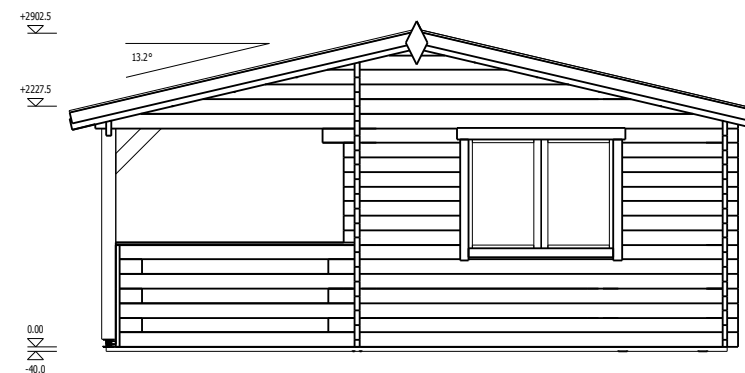

TRJ15SAVANA

Name	SAVANNA
Product code	TRJ15SAVANA
External dimensions	7.5 x 5.95 m
Base required	7.3 x 5.75 m
Wall thickness	44 mm
Available wall thickness	44, 66 mm
Eaves height	2228 mm
Ridge height	2903 mm
Roof angle	13.2°
Internal size	24 m ²
Deck	16.3 m ²