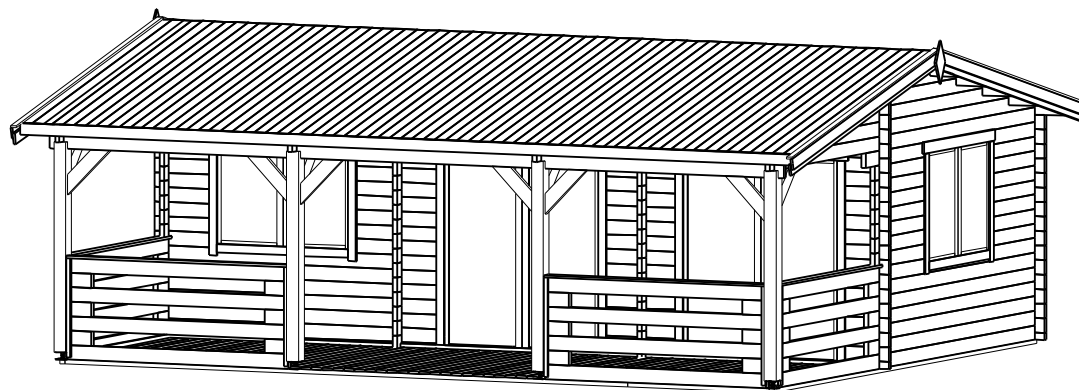

TRJ15SAVANA

Name	SAVANNA
Product code	TRJ15SAVANA
External dimensions	7.5 x 5.95 m
Base required	7.3 x 5.75 m
Wall thickness	44 mm
Available wall thickness	44, 66 mm
Eaves height	2228 mm
Ridge height	2903 mm
Roof angle	13.2°
Internal size	24 m ²
Deck	16.3 m ²