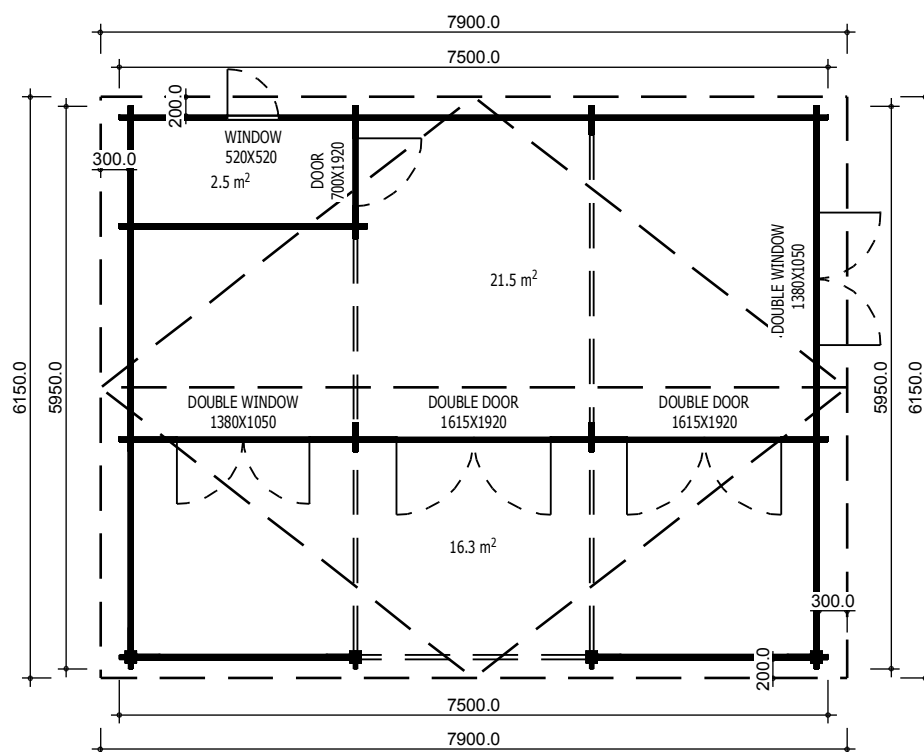

TRJ15SAVANA

Name	SAVANNA
Product code	TRJ15SAVANA
External dimensions	7.5 x 5.95 m
Base required	7.3 x 5.75 m
Wall thickness	44 mm
Available wall thickness	44, 66 mm
Eaves height	2228 mm
Ridge height	2903 mm
Roof angle	13.2°
Internal size	24 m ²
Deck	16.3 m ²