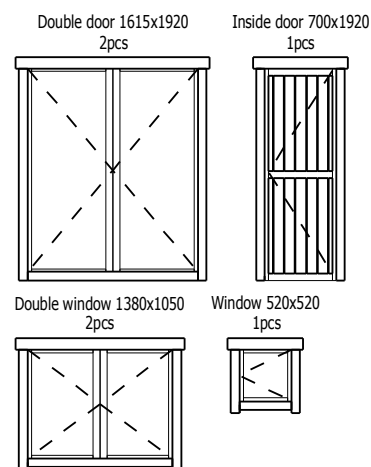

TRJ15SAVANA

Name	SAVANNA
Product code	TRJ15SAVANA
External dimensions	7.5 x 5.95 m
Base required	7.3 x 5.75 m
Wall thickness	44 mm
Available wall thickness	44, 66 mm
Eaves height	2228 mm
Ridge height	2903 mm
Roof angle	13.2°
Internal size	24 m ²
Deck	16.3 m ²