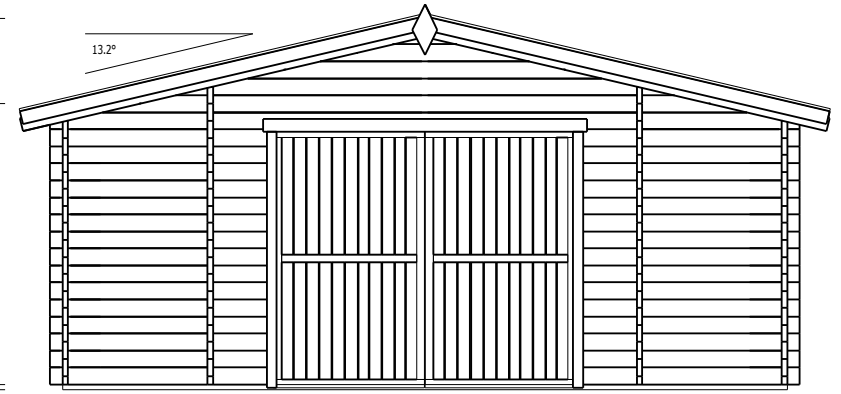

# TRJ14TRENTON

Garage door 2390x2050  
1pcs

Dood 850x1920  
1pcs

Double window 1380x520  
2pcs

Name	TRENTON
Product code	TRJ14TRENTON
External dimensions	5.95 x 5.95 m
Base required	5.75 x 5.75 m
Wall thickness	44 mm
Available wall thickness	44, 66 mm
Eaves height	2228 mm
Ridge height	2903 mm
Roof angle	13.2°
Internal size	32.0 m <sup>2</sup>
Deck	-