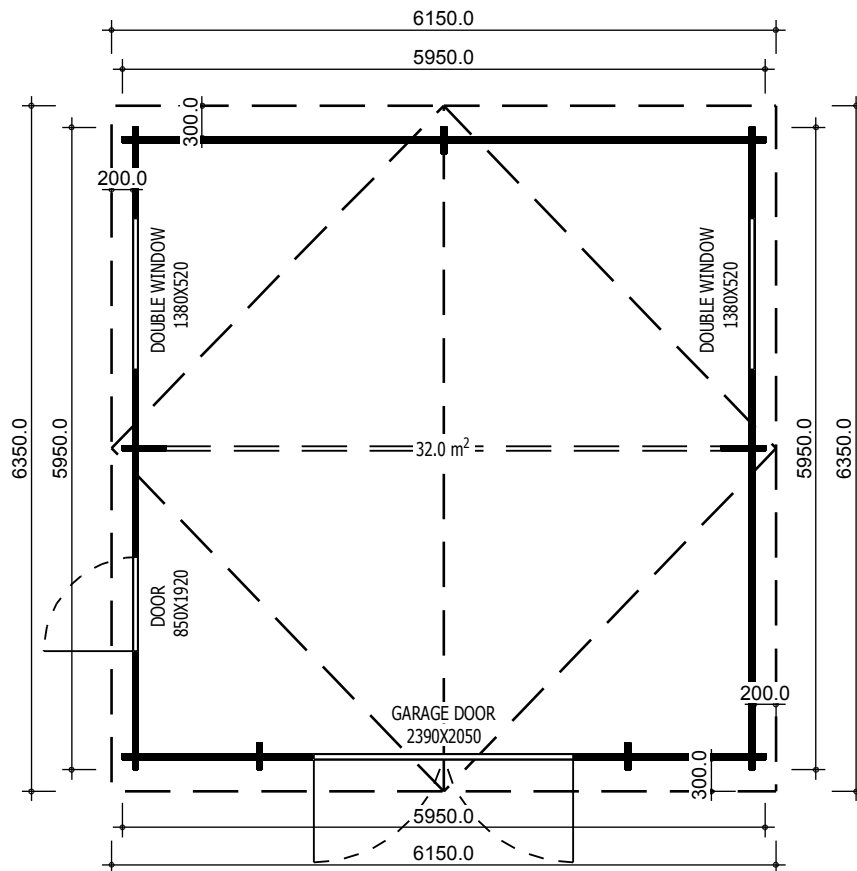

# TRJ14TRENTON

Garage door 2390x2050  
1pcs

Dood 850x1920  
1pcs

Double window 1380x520  
2pcs

Name	TRENTON
Product code	TRJ14TRENTON
External dimensions	5.95 x 5.95 m
Base required	5.75 x 5.75 m
Wall thickness	44 mm
Available wall thickness	44, 66 mm
Eaves height	2228 mm
Ridge height	2903 mm
Roof angle	13.2°
Internal size	32.0 m <sup>2</sup>
Deck	-