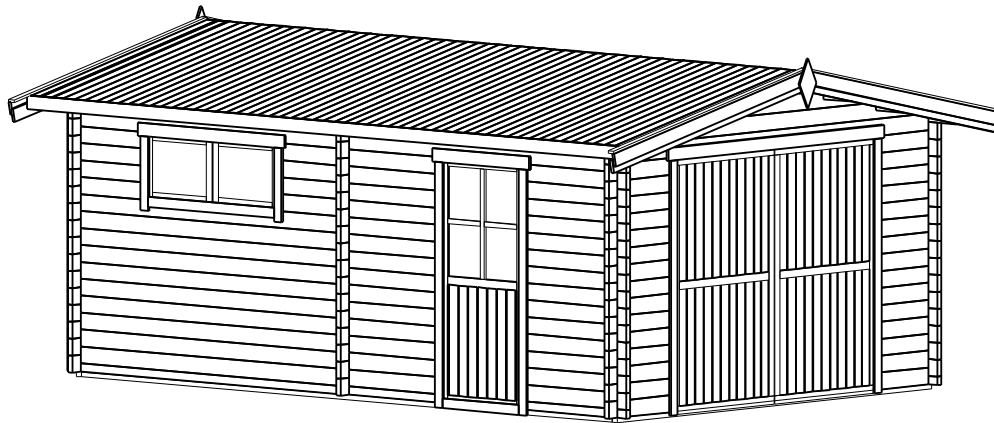

TRJ13HURST

Garage door 2390x2050
1pcs

Door 850x1920
1pcs

Double window 1380x520
2pcs

Name	HURST
Product code	TRJ13HURST
External dimensions	5.95 x 3.95 m
Base required	5.75 x 3.75 m
Wall thickness	44 mm
Available wall thickness	44, 66 mm
Eaves height	2228 mm
Ridge height	2633 mm
Roof angle	12.2°
Internal size	20.7 m ²
Deck	-