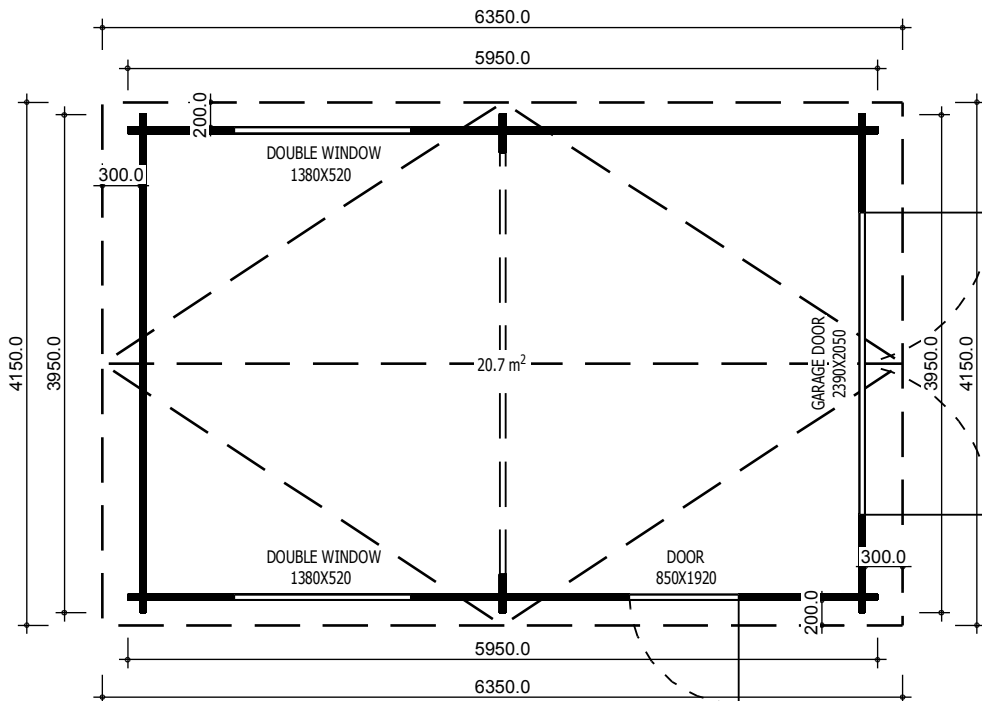

TRJ13HURST

Garage door 2390x2050
1pcs

Door 850x1920
1pcs

Double window 1380x520
2pcs

Name	HURST
Product code	TRJ13HURST
External dimensions	5.95 x 3.95 m
Base required	5.75 x 3.75 m
Wall thickness	44 mm
Available wall thickness	44, 66 mm
Eaves height	2228 mm
Ridge height	2633 mm
Roof angle	12.2°
Internal size	20.7 m ²
Deck	-