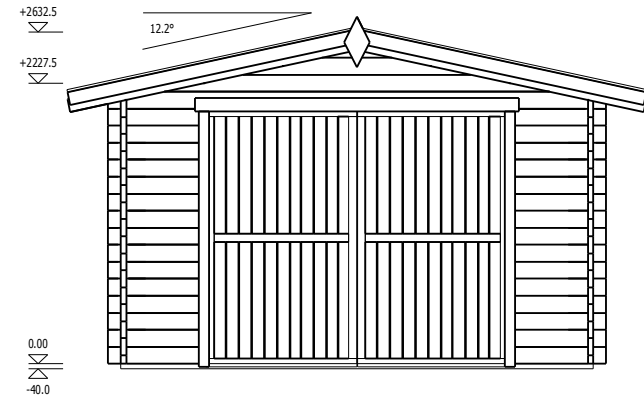

TRJ13HURST

Garage door 2390x2050
1pcs

Door 850x1920
1pcs

Double window 1380x520
2pcs

Name	HURST
Product code	TRJ13HURST
External dimensions	5.95 x 3.95 m
Base required	5.75 x 3.75 m
Wall thickness	44 mm
Available wall thickness	44, 66 mm
Eaves height	2228 mm
Ridge height	2633 mm
Roof angle	12.2°
Internal size	20.7 m ²
Deck	-