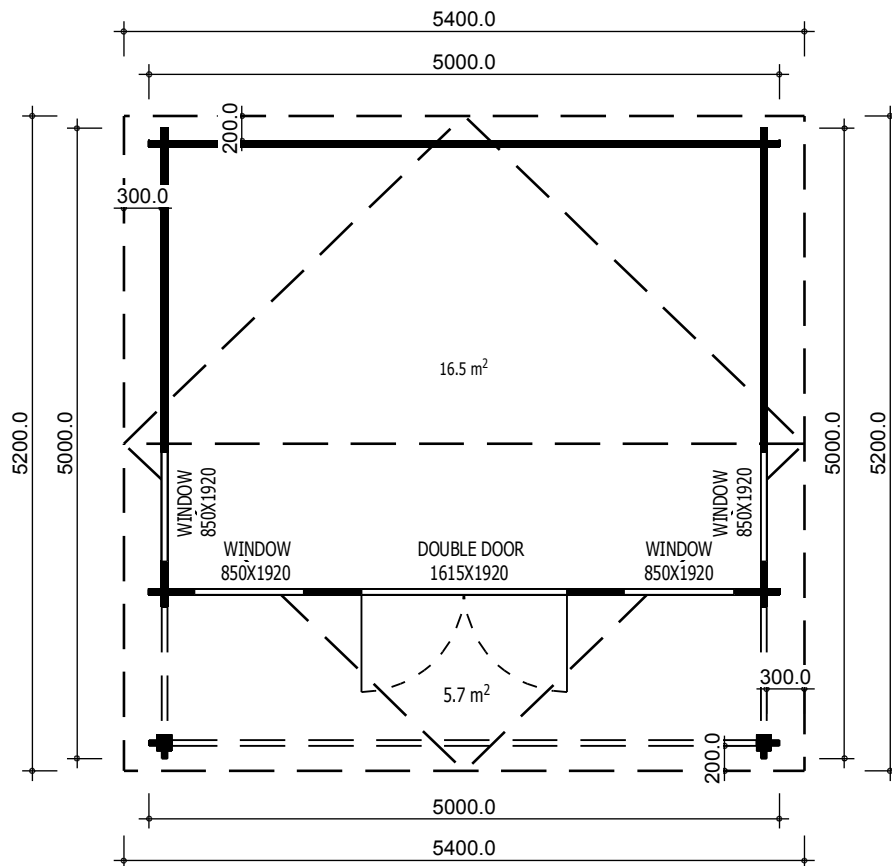

# TRJ08EVERETT

Name	EVERETT
Product code	TRJ08EVERETT
External dimensions	5 x 5 m
Base required	4.8 x 4.8 m
Wall thickness	44 mm
Available wall thickness	34, 44, 66 mm
Eaves height	2228 mm
Ridge height	2768 mm
Roof angle	12.7°
Internal size	16.5 m <sup>2</sup>
Deck	5.7 m <sup>2</sup>