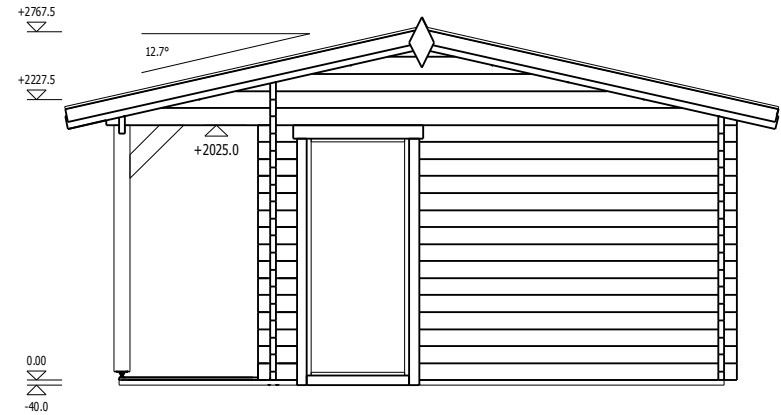

# TRJ08EVERETT

Name	EVERETT
Product code	TRJ08EVERETT
External dimensions	5 x 5 m
Base required	4.8 x 4.8 m
Wall thickness	44 mm
Available wall thickness	34, 44, 66 mm
Eaves height	2228 mm
Ridge height	2768 mm
Roof angle	12.7°
Internal size	16.5 m <sup>2</sup>
Deck	5.7 m <sup>2</sup>