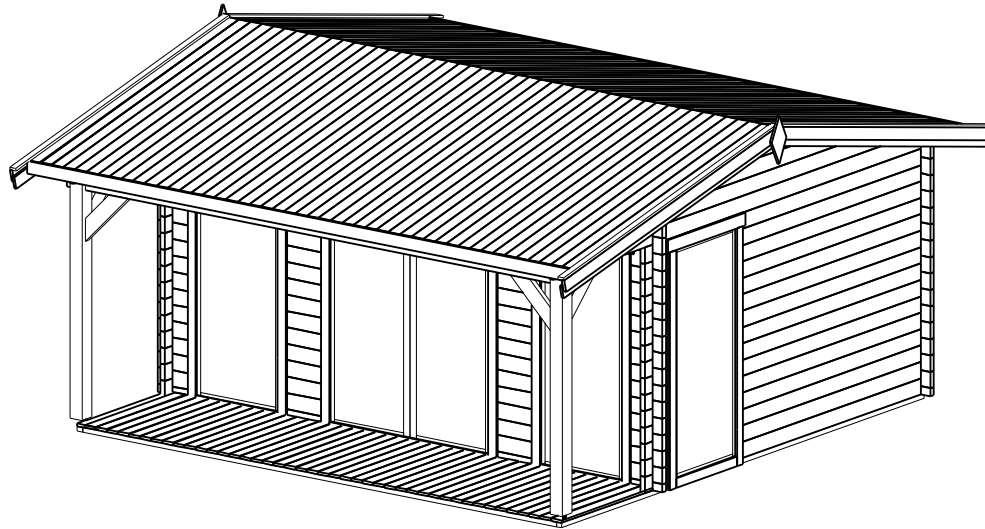

# TRJ08EVERETT

Name	EVERETT
Product code	TRJ08EVERETT
External dimensions	5 x 5 m
Base required	4.8 x 4.8 m
Wall thickness	44 mm
Available wall thickness	34, 44, 66 mm
Eaves height	2228 mm
Ridge height	2768 mm
Roof angle	12.7°
Internal size	16.5 m <sup>2</sup>
Deck	5.7 m <sup>2</sup>