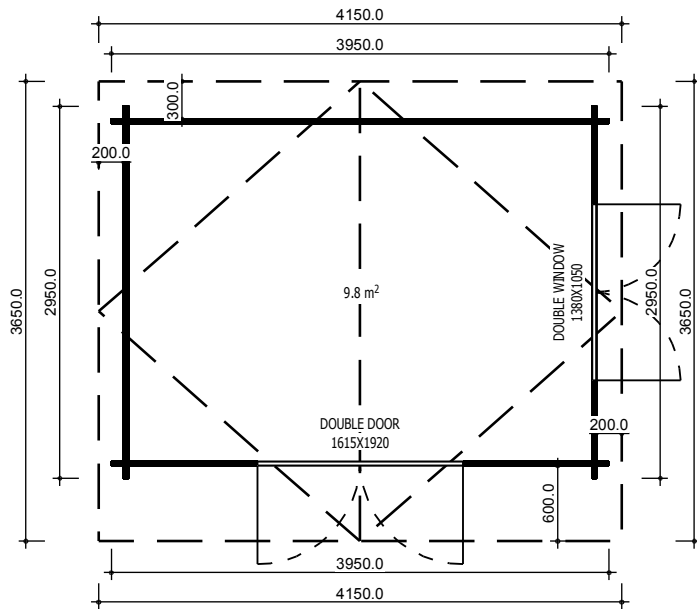

TRJ07CELINA

Name	CELINA
Product code	TRJ07CELINA
External dimensions	3.95 x 2.95 m
Base required	3.75 x 2.75 m
Wall thickness	34 mm
Available wall thickness	34, 44, 66 mm
Eaves height	2025 mm
Ridge height	2430 mm
Roof angle	12.2°
Internal size	9.8 m ²
Deck	-