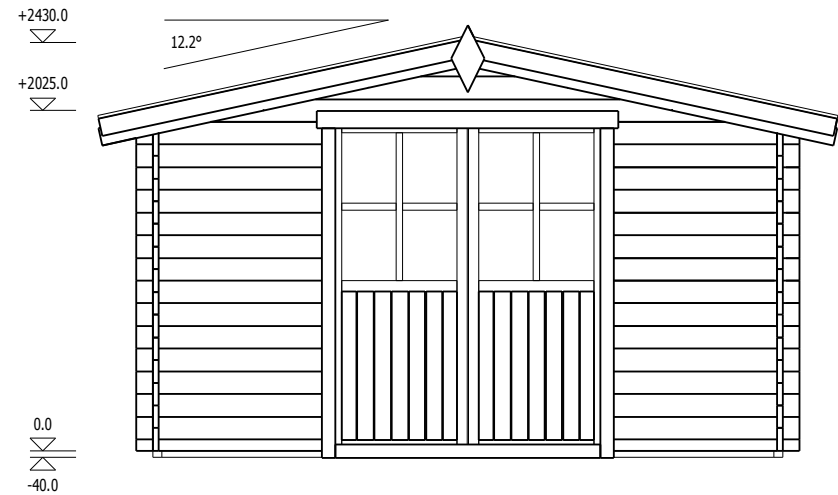

TRJ07CELINA

Name	CELINA
Product code	TRJ07CELINA
External dimensions	3.95 x 2.95 m
Base required	3.75 x 2.75 m
Wall thickness	34 mm
Available wall thickness	34, 44, 66 mm
Eaves height	2025 mm
Ridge height	2430 mm
Roof angle	12.2°
Internal size	9.8 m ²
Deck	-