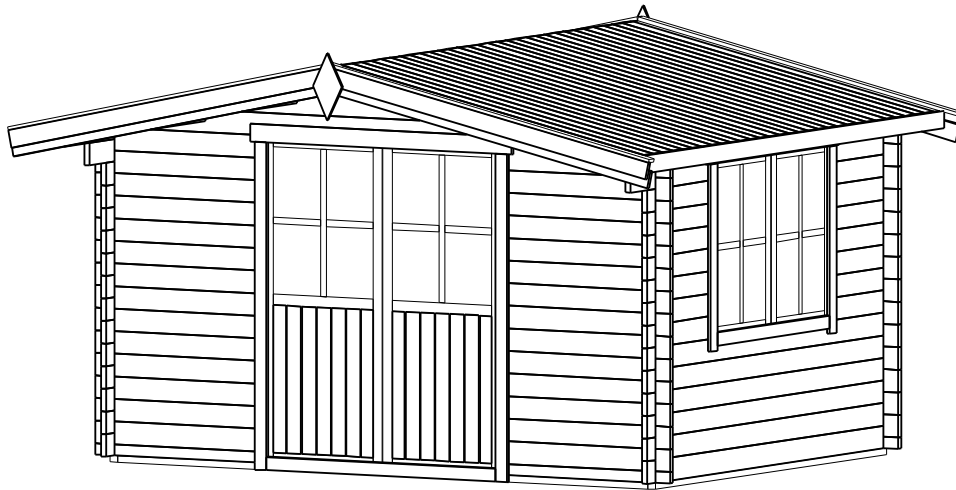

TRJ07CELINA

Name	CELINA
Product code	TRJ07CELINA
External dimensions	3.95 x 2.95 m
Base required	3.75 x 2.75 m
Wall thickness	34 mm
Available wall thickness	34, 44, 66 mm
Eaves height	2025 mm
Ridge height	2430 mm
Roof angle	12.2°
Internal size	9.8 m ²
Deck	-