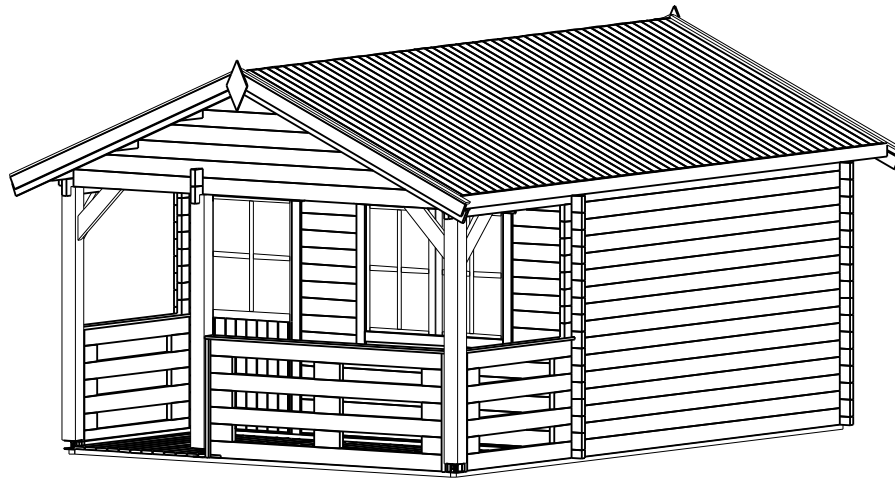

# TRJ04LATINA

Door 850x1920  
1pcs

Double window 1380x1050  
2pcs

Name	LATINA
Product code	TRJ04LATINA
External dimensions	5.55 x 3.95 m
Base required	5.35 x 3.75 m
Wall thickness	44 mm
Available wall thickness	34, 44, 66 mm
Eaves height	2295 mm
Ridge height	3105 mm
Roof angle	23.4°
Internal size	13.4 m <sup>2</sup>
Deck	5.7 m <sup>2</sup>