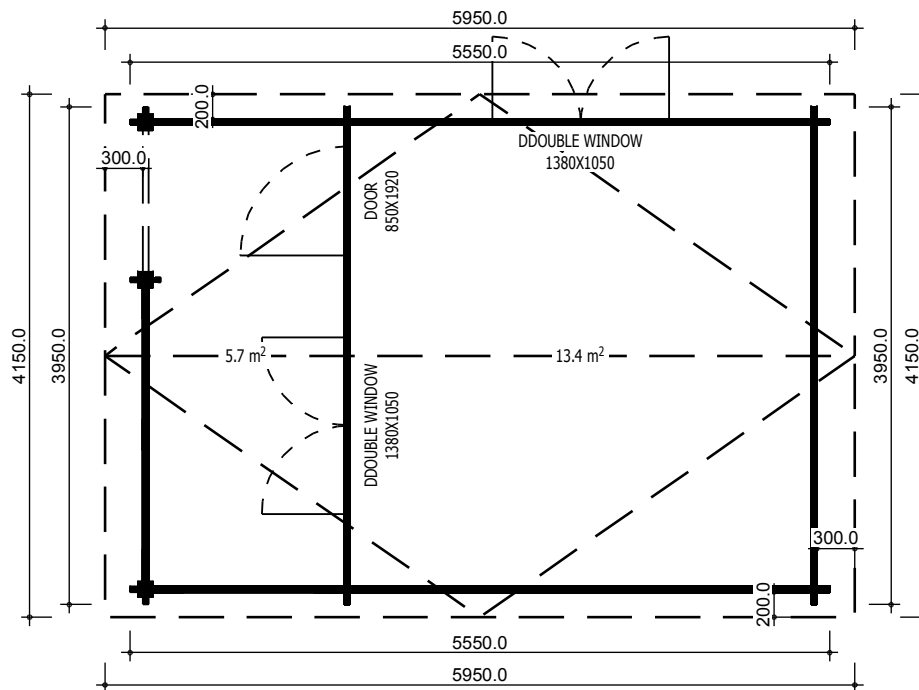

# TRJ04LATINA

Door 850x1920  
1pcs

Double window 1380x1050  
2pcs

Name	LATINA
Product code	TRJ04LATINA
External dimensions	5.55 x 3.95 m
Base required	5.35 x 3.75 m
Wall thickness	44 mm
Available wall thickness	34, 44, 66 mm
Eaves height	2295 mm
Ridge height	3105 mm
Roof angle	23.4°
Internal size	13.4 m <sup>2</sup>
Deck	5.7 m <sup>2</sup>