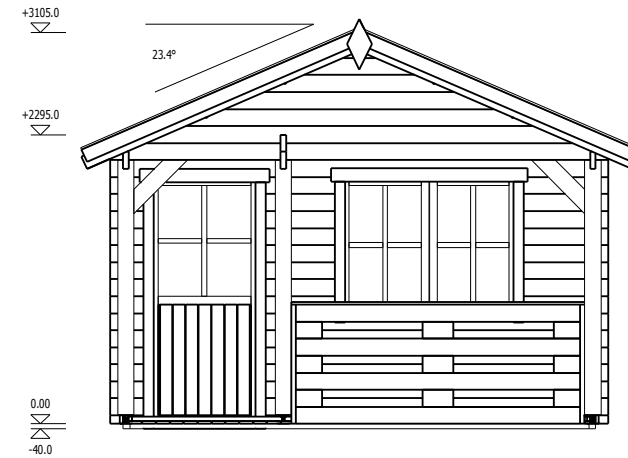

# TRJ04LATINA

Door 850x1920  
1pcs

Double window 1380x1050  
2pcs

Name	LATINA
Product code	TRJ04LATINA
External dimensions	5.55 x 3.95 m
Base required	5.35 x 3.75 m
Wall thickness	44 mm
Available wall thickness	34, 44, 66 mm
Eaves height	2295 mm
Ridge height	3105 mm
Roof angle	23.4°
Internal size	13.4 m <sup>2</sup>
Deck	5.7 m <sup>2</sup>