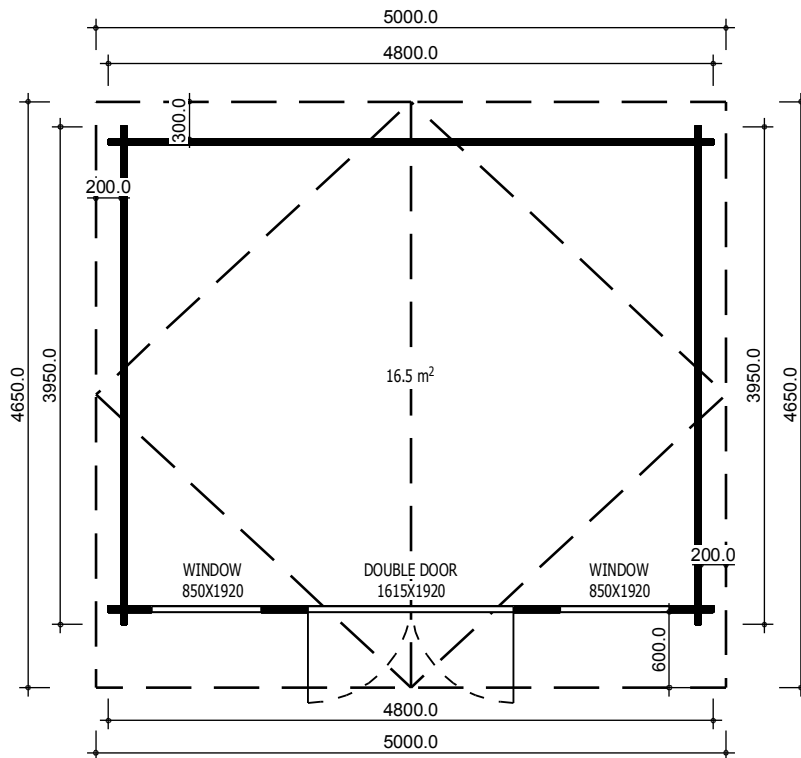

TRJ03SALINA

Double door 1615x1920
1pcs

Window 850x1920 (Fixed)
2pcs

Name	SALINA
Product code	TRJ03SALINA
External dimensions	4.8 x 3.95 m
Base required	4.6 x 3.75 m
Wall thickness	44 mm
Available wall thickness	34, 44, 66 mm
Eaves height	2160 mm
Ridge height	2700 mm
Roof angle	13.2°
Internal size	16.5 m ²
Deck	-