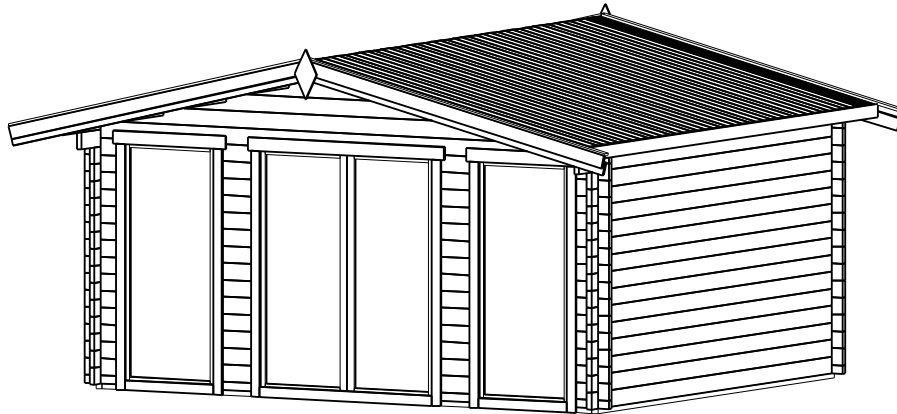

TRJ03SALINA

Double door 1615x1920
1pcs

Window 850x1920 (Fixed)
2pcs

Name	SALINA
Product code	TRJ03SALINA
External dimensions	4.8 x 3.95 m
Base required	4.6 x 3.75 m
Wall thickness	44 mm
Available wall thickness	34, 44, 66 mm
Eaves height	2160 mm
Ridge height	2700 mm
Roof angle	13.2°
Internal size	16.5 m ²
Deck	-