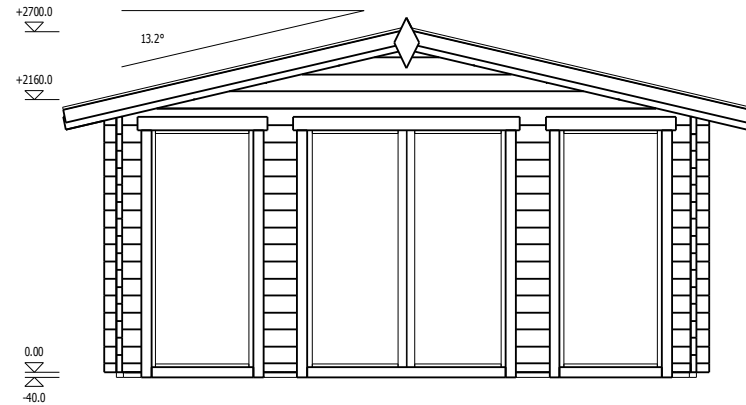

TRJ03SALINA

Double door 1615x1920
1pcs

Window 850x1920 (Fixed)
2pcs

Name	SALINA
Product code	TRJ03SALINA
External dimensions	4.8 x 3.95 m
Base required	4.6 x 3.75 m
Wall thickness	44 mm
Available wall thickness	34, 44, 66 mm
Eaves height	2160 mm
Ridge height	2700 mm
Roof angle	13.2°
Internal size	16.5 m ²
Deck	-