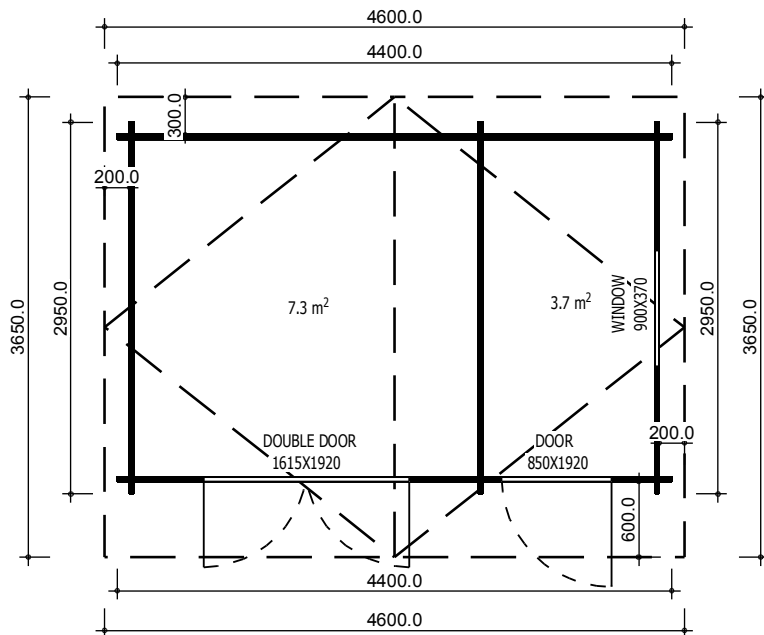

TRJ02CONWAY

Double door 1615x1920
1pcs

Door 850x1920
1pcs

Window 900x370
1pcs

Name	CONWAY
Product code	TRJ02CONWAY
External dimensions	4.4 x 2.95 m
Base required	4.2 x 2.75 m
Wall thickness	34 mm
Available wall thickness	34, 44, 66 mm
Eaves height	2160 mm
Ridge height	2565 mm
Roof angle	10.9°
Internal size	11.0 m ²
Deck	-