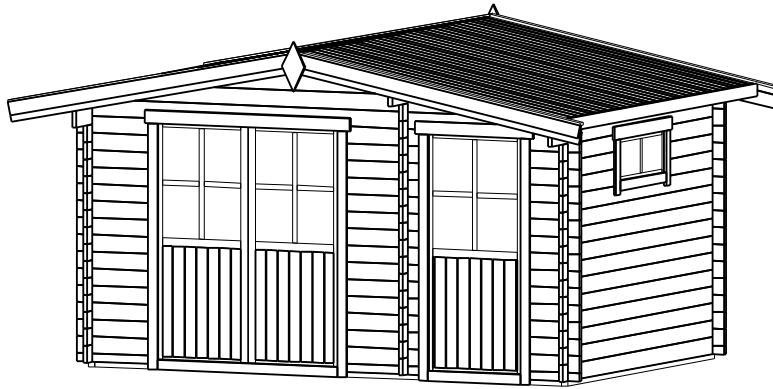

TRJ02CONWAY

Double door 1615x1920
1pcs

Door 850x1920
1pcs

Window 900x370
1pcs

Name	CONWAY
Product code	TRJ02CONWAY
External dimensions	4.4 x 2.95 m
Base required	4.2 x 2.75 m
Wall thickness	34 mm
Available wall thickness	34, 44, 66 mm
Eaves height	2160 mm
Ridge height	2565 mm
Roof angle	10.9°
Internal size	11.0 m ²
Deck	-