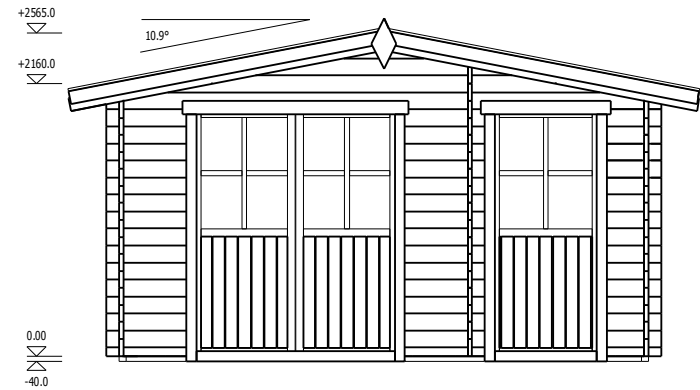

TRJ02CONWAY

Double door 1615x1920
1pcs

Door 850x1920
1pcs

Window 900x370
1pcs

Name	CONWAY
Product code	TRJ02CONWAY
External dimensions	4.4 x 2.95 m
Base required	4.2 x 2.75 m
Wall thickness	34 mm
Available wall thickness	34, 44, 66 mm
Eaves height	2160 mm
Ridge height	2565 mm
Roof angle	10.9°
Internal size	11.0 m ²
Deck	-